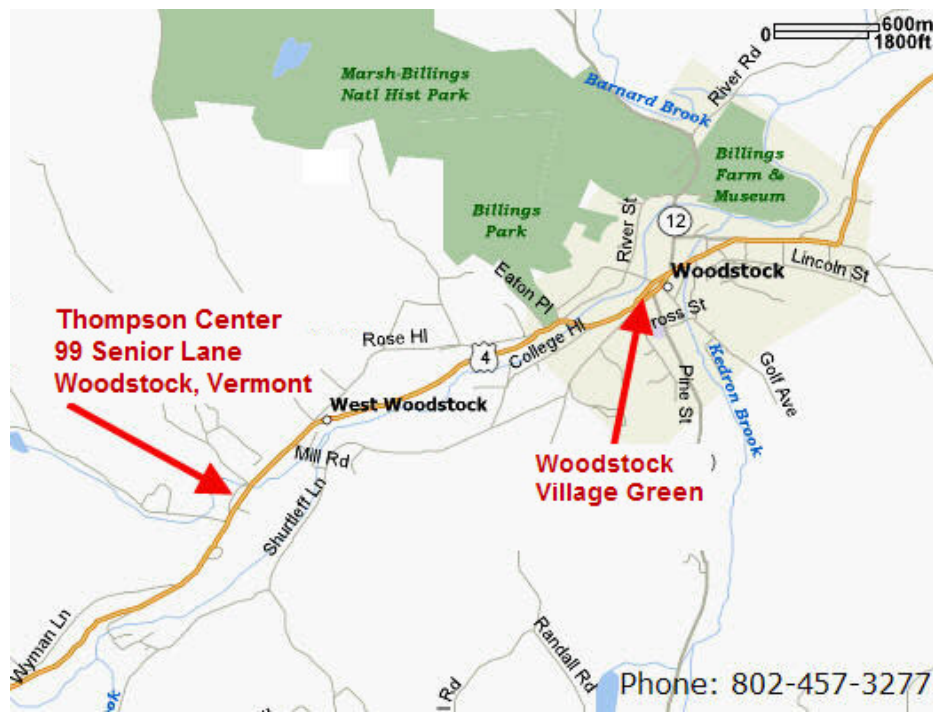

## Map:

## Directions:

The Thompson Senior Center is right across from the Woodstock Union High School and the Union Arena. We are not actually directly on Route 4 but rather on a small loop called Senior Lane that parallels Route 4 for a distance of about 200 yards. We are immediately to the right of the Jackson House Inn which is also on Senior Lane.

From the Woodstock Village Green travel about 2 miles west on Route 4 until you see the sign for the Woodstock Union High School which will be on the left. The turn-off for Senior Lane is about 100 yards up the road and to the right.

Note that this is also the point where Barberry Hill Road also meets Route 4. Therefore you also would be taking a right onto Barberry Hill Road which is also the place to turn into Senior Lane. Senior lane will be the immediate left once you have taken the right turn off Route 4.